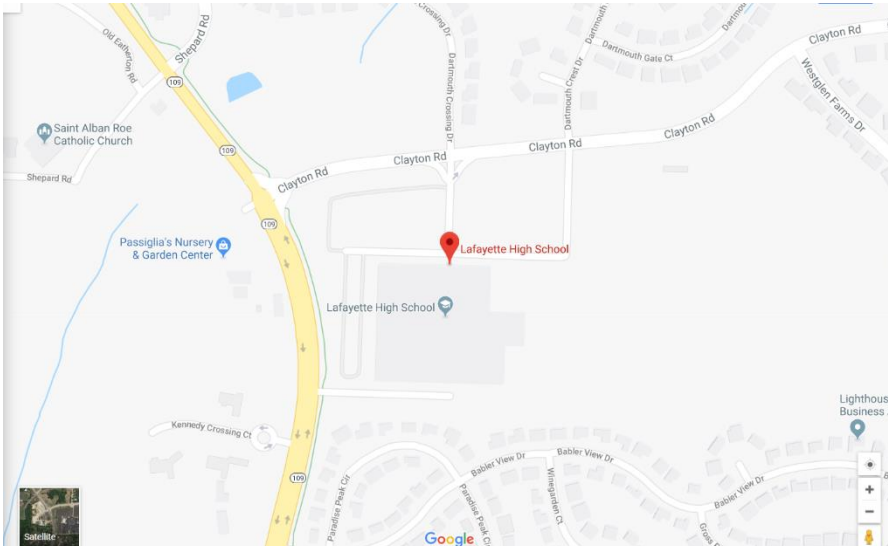

Map and Directions

Lafayette High School
17050 Clayton Road
Wildwood, MO 63011

From I-70 (East or West):

Take I-270 South to 64/40 West.

Take Exit 19B (Rte 340/Clarkson Rd) and go south.

Go west on Clayton Rd.